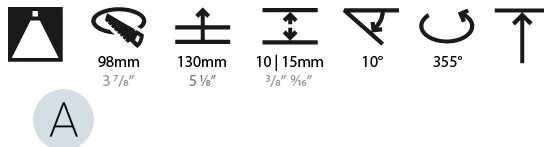

PHYSICAL

Shape: Round
Diameter (mm): 107
Diameter (in): 4 3/16
Height (mm): 112
Height (in): 4 7/16
Ceiling Thickness (mm): 10 / 12.5 / 15
Ceiling Thickness (in): 3/8 or 1/2 or 9/16
Min. Recessing Depth (mm): 130
Min. Recessing Depth (in): 5 1/8
Light Distribution: Adjustable / Downlight
Weight (kg): 0.485
Weight (lbs): 1.07
Fixture Finish: SSR / BKV / CWI / CRY / HAB / UFT / ITA / RUA / FTG / MYG / LOD / PUS / FRO / FUP / KIA / POP / BLS / SPG / MEY / GOH / GUM / CHC / COM / ABZ / JAG / OBR / MOS / ROR
Fixture Material: Aluminum Die Cast
Cut-out Measurements: 98mm / 3 7/8"

ELECTRICAL

Lamp Type: LED (Zhaga Standard)
Input Wattage (W): 15.5
Total Output Wattage (W): 13
Dimming: Tri-Mode (Non-Dimming and Phase Dimming (120Vac only) and 0-10V Dimming)
Driver Included: No
Driver Location: Recessed Housing
Driver Type: Constant Current - Universal
Driver Class: Class 2
Housing: See components
Input Voltage (V): 120 - 277
Constant Current (MA): 500

LED

Number of LEDs: 1
Color Temperature (°K): 2700 / 3000 / 3500 / 4000
Max. Delivered Lumen (lm): 940 / 980 / 1029 / 1050
Nominal Lumen (lm): 1386 / 1438 / 1511 / 1542
CRI: >90 CRI
Lamp Life (hrs): 50000

OPTICAL

Reflector: 20 / 40 / 60
Adjustability: Rotational 355°, Tilt 10°

RATINGS AND CERTIFICATIONS

Certified By: Certified for North American Standards
IP rating: IP20