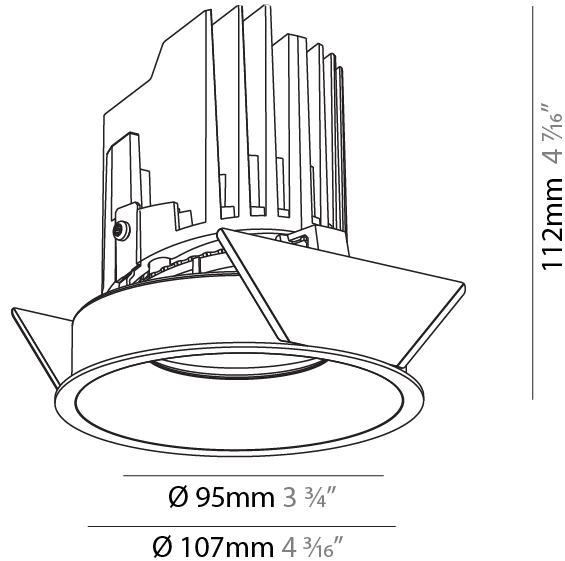

PHYSICAL

Shape: Round
Diameter (mm): 107
Diameter (in): 4 3/16
Height (mm): 112
Height (in): 4 7/16
Ceiling Thickness (mm): 10 / 12.5 / 15
Ceiling Thickness (in): 3/8 or 1/2 or 9/16
Min. Recessing Depth (mm): 130
Min. Recessing Depth (in): 5 1/8
Light Distribution: Adjustable / Downlight
Weight (kg): 0.485
Weight (lbs): 1.07
Fixture Finish: SSR / BKV / CWI / CRY / HAB / UFT / ITA / RUA / FTG / MYG / LOD / PUS / FRO / FUP / KIA / POP / BLS / SPG / MEY / GOH / GUM / CHC / COM / ABZ / JAG / OBR / MOS / ROR
Fixture Material: Aluminum Die Cast
Cut-out Measurements: 98mm / 3 7/8"

ELECTRICAL

Lamp Type: LED (Zhaga Standard)
Input Wattage (W): 15.5
Total Output Wattage (W): 13
Dimming: Tri-Mode (Non-Dimming and Phase Dimming (120Vac only) and 0-10V Dimming)
Driver Included: No
Driver Location: Recessed Housing
Driver Type: Constant Current - Universal
Driver Class: Class 2
Housing: See components
Input Voltage (V): 120 - 277
Constant Current (MA): 500

LED

Number of LEDs: 1
Color Temperature (°K): 2700 / 3000 / 3500 / 4000
Max. Delivered Lumen (lm): 940 / 980 / 1029 / 1050
Nominal Lumen (lm): 1386 / 1438 / 1511 / 1542
CRI: >90 CRI
Lamp Life (hrs): 50000

OPTICAL

Reflector: 20 / 40 / 60
Adjustability: Rotational 355°, Tilt 10°

RATINGS AND CERTIFICATIONS

Certified By: Certified for North American Standards
IP rating: IP20