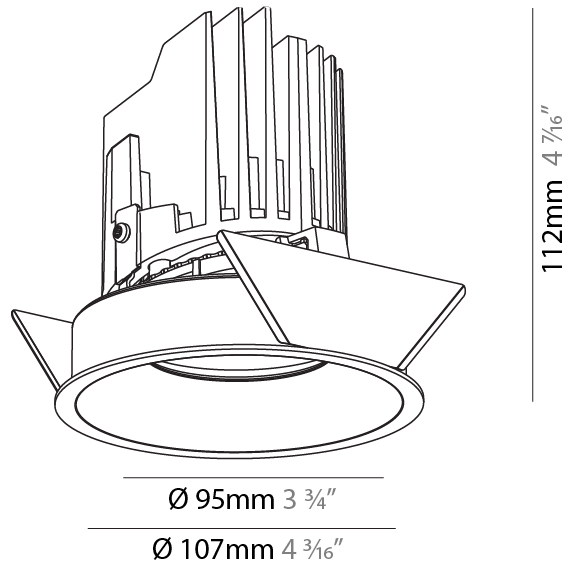

PHYSICAL

Shape: Round
Diameter (mm): 107
Diameter (in): 4 3/16
Height (mm): 112
Height (in): 4 7/16
Ceiling Thickness (mm): 10 / 12.5 / 15
Ceiling Thickness (in): 3/8 or 1/2 or 9/16
Min. Recessing Depth (mm): 130
Min. Recessing Depth (in): 5 1/8
Light Distribution: Adjustable / Downlight
Weight (kg): 0.465
Weight (lbs): 1.03
Fixture Finish: SSR / BKV / CWI / CRY / HAB / UFT / ITA / RUA / FTG / MYG / LOD / PUS / FRO / FUP / KIA / POP / BLS / SPG / MEY / GOH / GUM / CHC / COM / ABZ / JAG / OBR / MOS / ROR
Fixture Material: Aluminum Die Cast
Cut-out Measurements: 98mm / 3 7/8"

ELECTRICAL

Lamp Type: LED (Zhaga Standard)
Input Wattage (W): 16.5
Total Output Wattage (W): 13
Dimming: Tri-Mode (Non-Dimming and Phase Dimming (120Vac only) and 0-10V Dimming)
Driver Included: No
Driver Location: Recessed Housing
Driver Type: Constant Current - Universal
Driver Class: Class 2
Housing: See components
Input Voltage (V): 120 - 277
Constant Current (MA): 500

LED

Number of LEDs: 1
Color Temperature (°K): 2700 / 3000 / 3500 / 4000
Max. Delivered Lumen (lm): 1130 / 1180 / 1235 / 1260
Nominal Lumen (lm): 1386 / 1438 / 1511 / 1542
CRI: >90 CRI
Lamp Life (hrs): 50000

OPTICAL

Reflector: 20 / 40 / 60
Adjustability: Rotational 355°, Tilt 10°

RATINGS AND CERTIFICATIONS

Certified By: Certified for North American Standards
IP rating: IP54