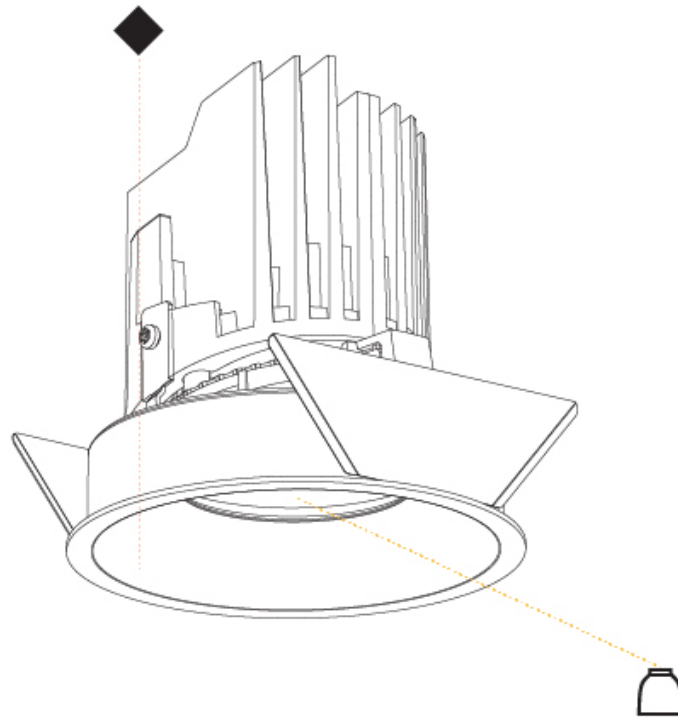

BIONIQ ROUND SEMI ADJUSTABLE RECESSED

A35305-

PROJECT

TYPE

SPECIFIER

QUANTITY

DATE